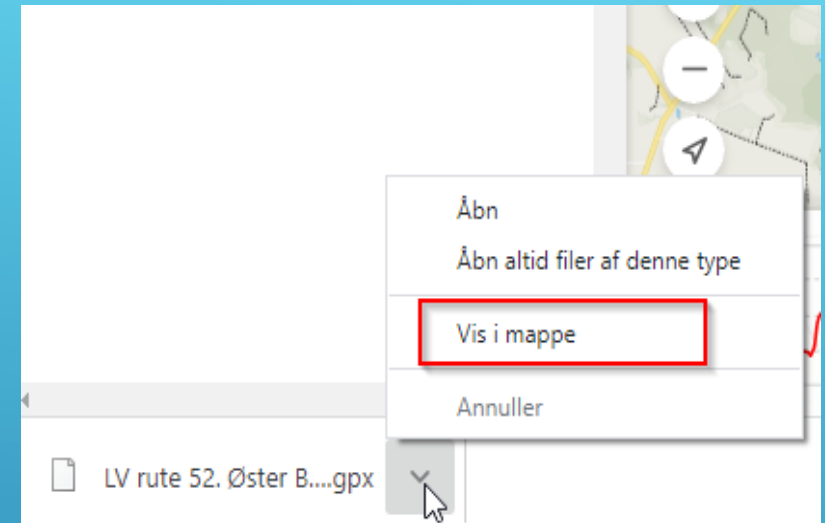

Den hentede rute (GPX track) bliver typisk gemt i folderen overførsler