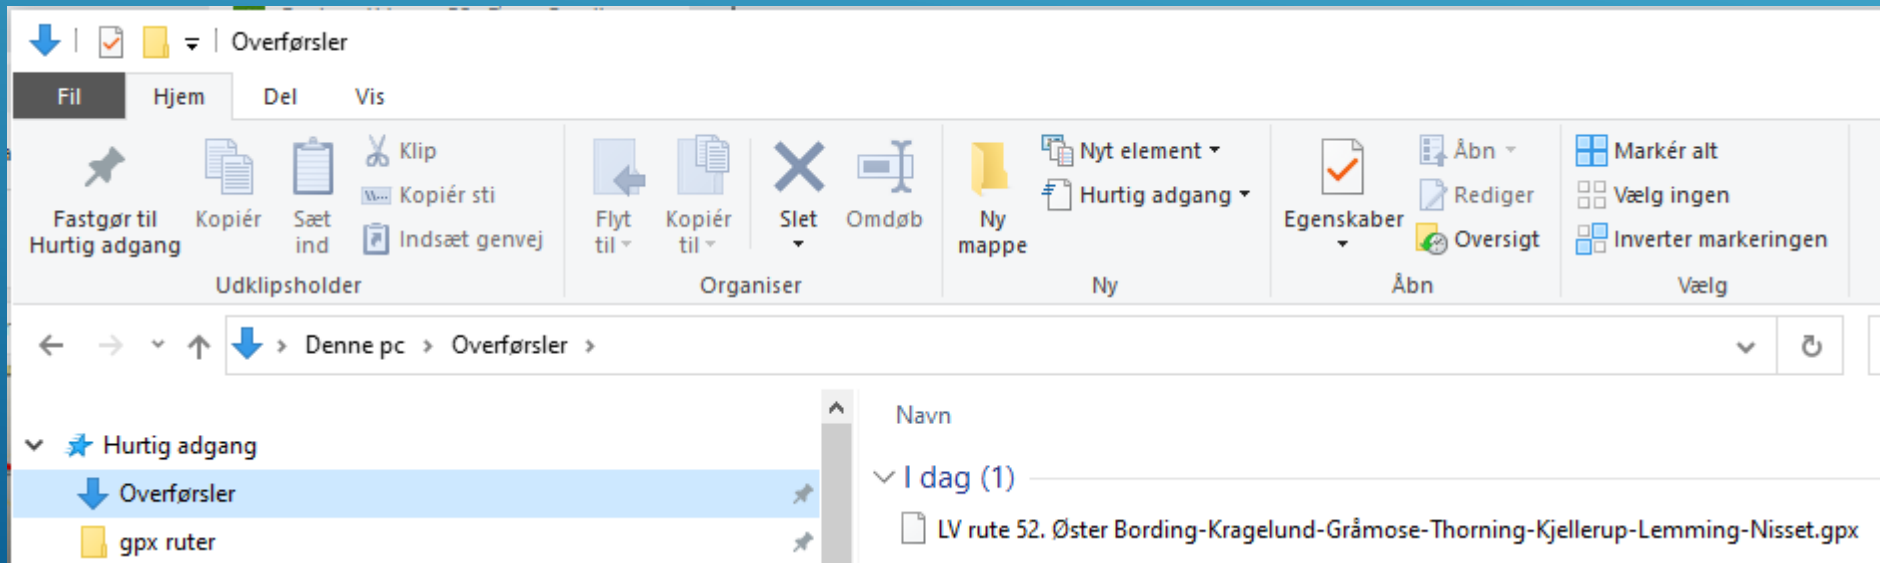

Den hentede rute (GPX track) bliver typisk gemt i folderen overførsler