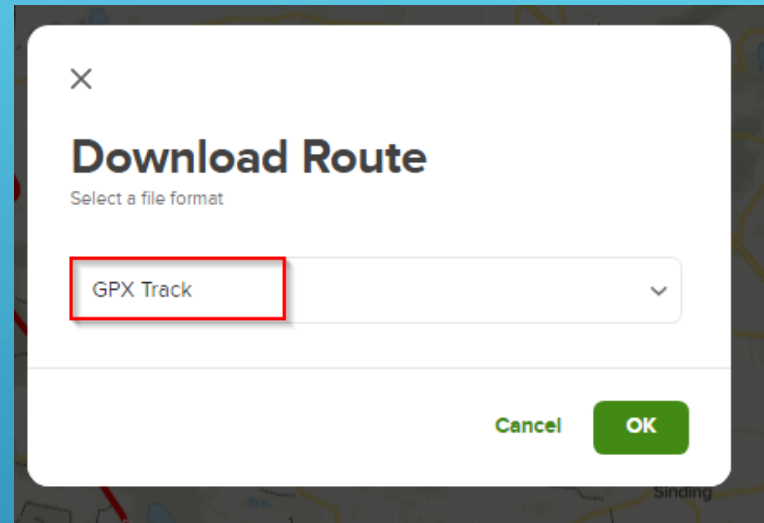

Den hentede rute (GPX track) bliver typisk gemt i folderen overførsler