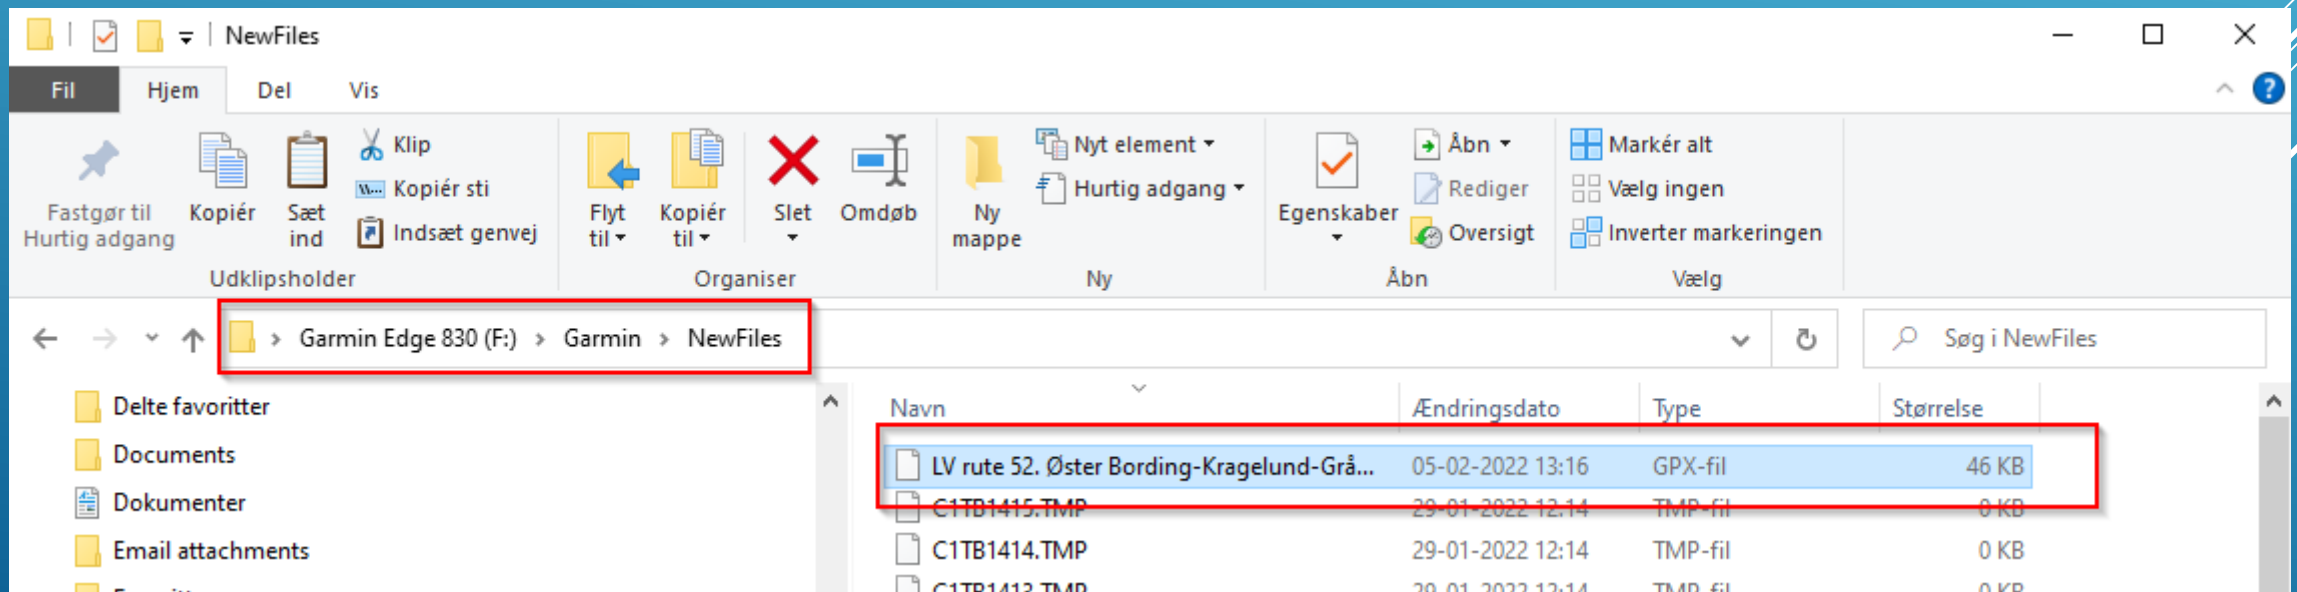

Tilslut Garmin til din PC/MAC via USB

Kopier den hentede .gpx fra folderen "overførsler" til folderen "Garmin → NewFiles" på din Garmin

Når Garmin startes, vil du nu kunne finde ruten under Garmin menuen:

Navigation → Baner → Gemte baner