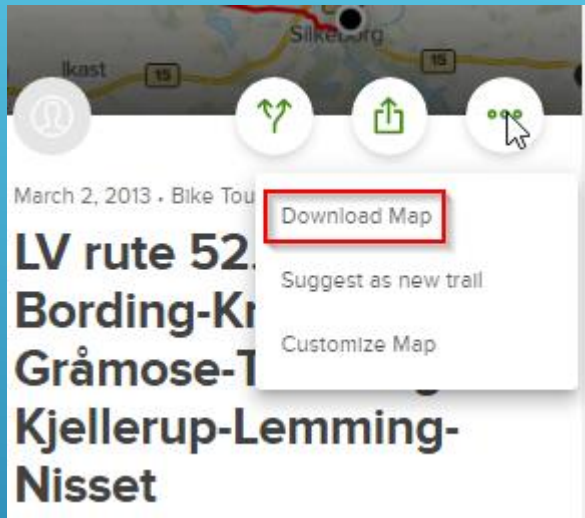

Den hentede rute (GPX track) bliver typisk gemt i folderen overførsler